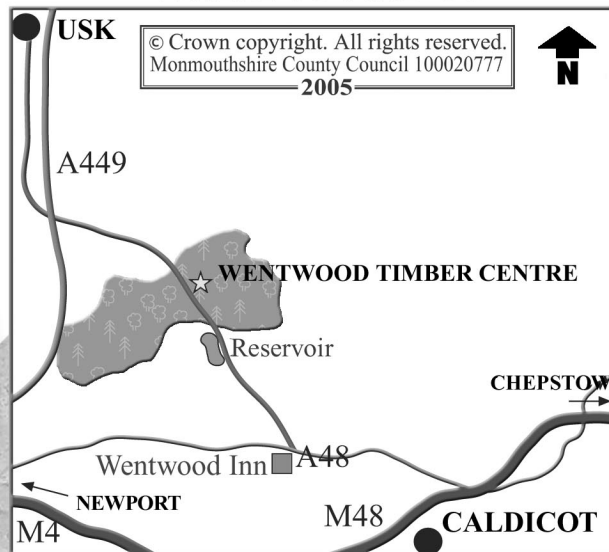

WHERE TO FIND US

Printed on Recycled paper

This leaflet is also available in Welsh